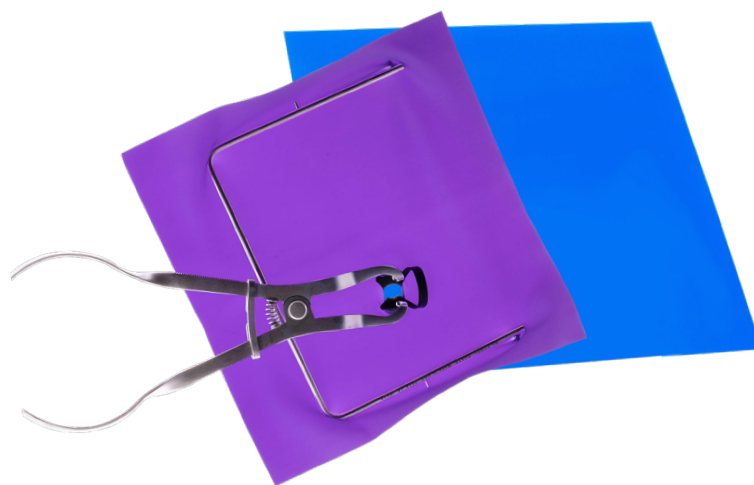

Introducing True™ Dental Dam

Isolate With Confidence.

True™ Dental Dam provides the fit, seal and isolation you demand for better clinical outcomes.

*Dentistry and photography courtesy of
Bob Margeas, DDS*

Simple Placement

True Dental Dam is easily punched, stretched and placed supporting effective and efficient isolation set-up procedures. Experience how smoothly **True Dental Dams** glide through contacts and tuck into the sulcus allowing for true placement confidence.

Durability & Protection

Exceptionally durable and tear resistant, **True Dental Dams** deliver the seal and tissue protection you expect and help to reduce contamination to create a clean, clear operative field.

Available in medium gauge, 5" x 5" or 6" x 6" latex (blue) and latex-free (purple) options to provide better color contrast with dentition.

Physical Properties

True Dental Dams - Latex-Free

Thickness	0.22mm
Tensile Strength	17.5 MPa
Elongation at Break	1100%
Tear Strength	55 N/mm