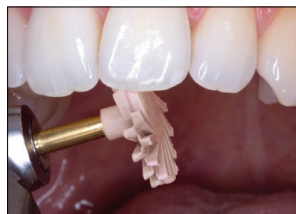

Incisal

A.S.A.P. STARTER KIT

Contains: 3 x Pre-polishers Small, 3 x Pre-polishers Large, 3 x Final High Shine Polishers Small, 3 x Final High Shine Polishers Large

A.S.A.P. 6-PACK REFILL SMALL

Contains: 3 x Pre-polishers, 3 x Final High Shine Polishers

A.S.A.P. 6-PACK REFILL LARGE

Contains: 3 x Pre-polishers, 3 x Final High Shine Polishers

A.S.A.P. 2-PACK REFILL SMALL

Contains: 1 x Pre-polisher, 1 x Final High Shine Polisher

A.S.A.P. 2-PACK REFILL LARGE

Contains: 1 x Pre-polisher, 1 x Final High Shine Polisher

A.S.A.P. 3-PACK PRE-POLISHER SMALL

A.S.A.P. 3-PACK PRE-POLISHER LARGE

A.S.A.P. 3-PACK FINAL HIGH SHINE POLISHER SMALL

A.S.A.P. 3-PACK FINAL HIGH SHINE POLISHER LARGE